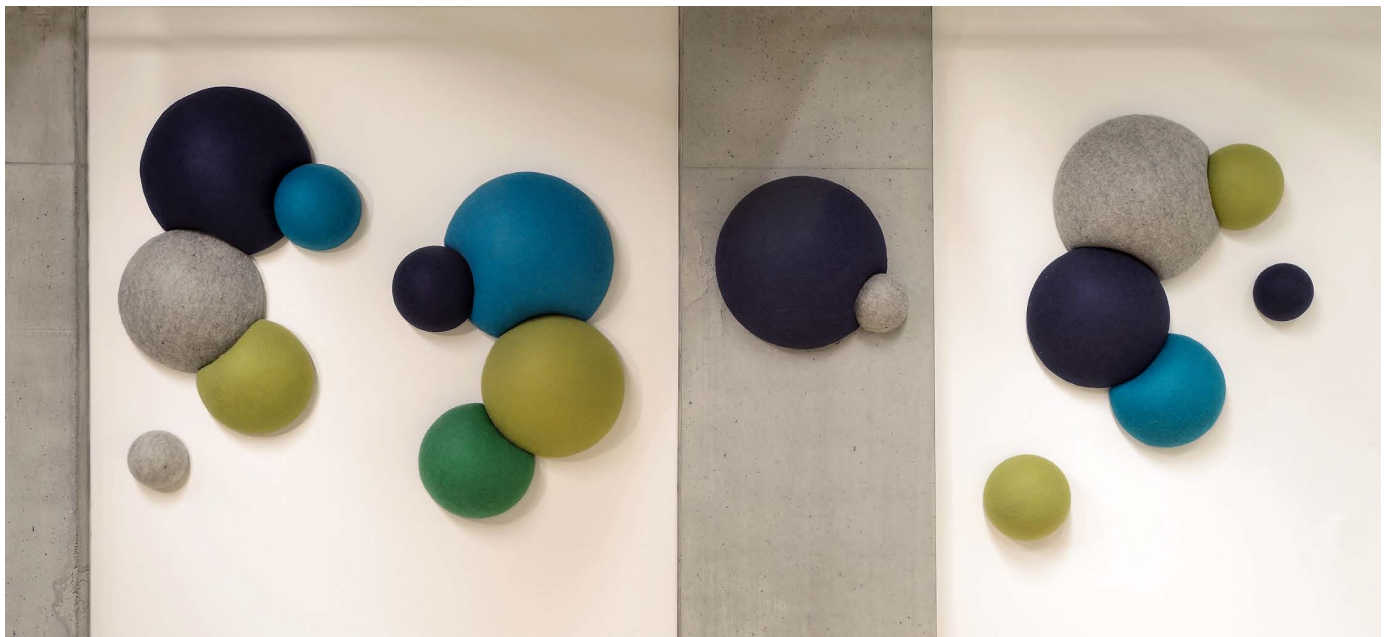

KULA Cluster 4 Sound Absorber and Diffuser

Room 90 m², KULA Cluster 4 by 30, 40, 50 and 60 cm.
Colors: 0056 9441 9305-9301-0118.