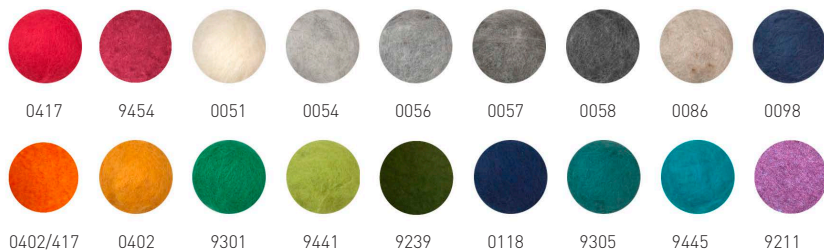

Washing instructions:

Beat like a rug or role with a cloth tape role.
Remove pilling with using scissors.

COLORS:

KULA Cluster 2 Sound Absorber and Diffuser

Classroom 57m², KULA Cluster 2 60 cm with 20 cm, KULA 40, 30 and 20 cm.
Colors: 0056-9305-0118.