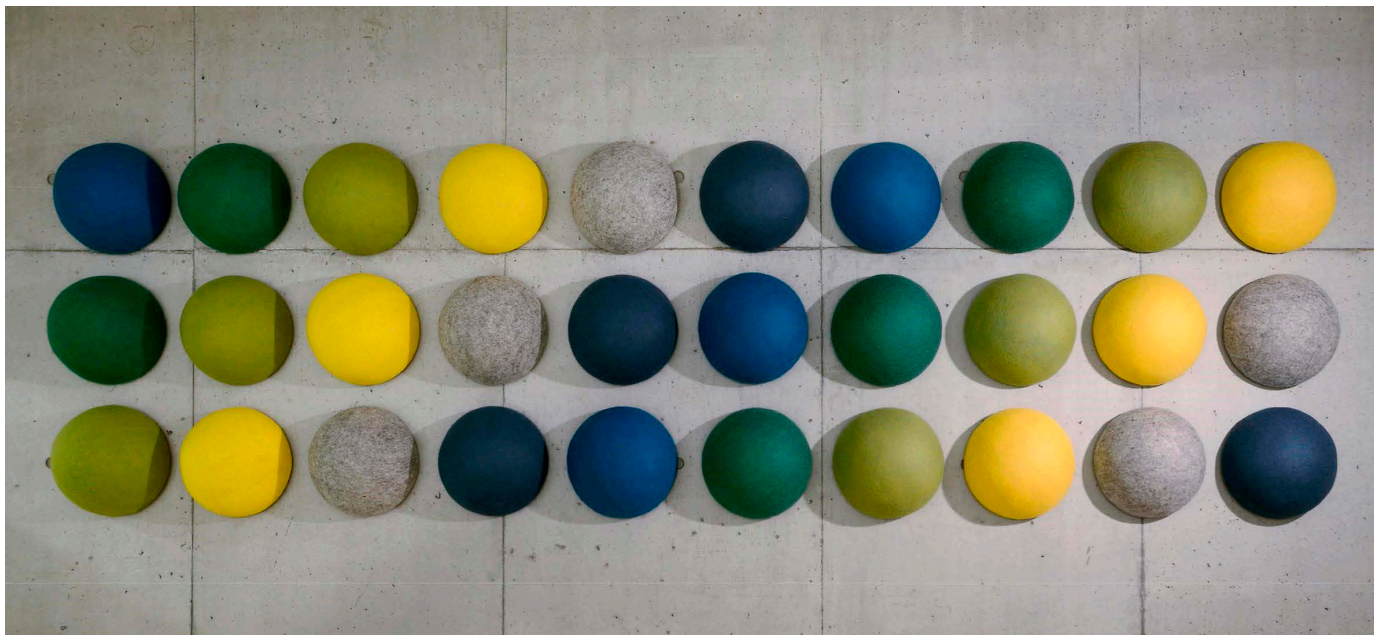

KULA

KULA has a sound absorbing and diffusion qualities to improve acoustics. KULA is a half sphere with outmost layer from wool and has been designed with aesthetics and technical objectives to fit to unlimited installation possibilities. KULA is made in 10 sizes and 24 colors and has also developed into various combination called; KULA-CLUSTER, EYE and DROP and KULA Light which is both a light and a diffuser.

DESIGNED BY Bryndís Bolladóttir
www.bryndisbolladottir.com

Absorption
Class A

KULA Sound Absorber and Diffuser

Classroom 100 m², KULA 40 cm.
Colors: 9441-9305-0017-0056-9445.

ISO-CERTIFICATION:

KULA has been certified by sound testing laboratories, achieving a **Class A rating** by international performance standard confirming an effective reduction in reflective sound levels in accordance with EN ISO 11654:1997.

Washing instructions:

Beat like a rug or role with a cloth tape role.
Remove pilling with using scissors.

COLORS:

KULA Cluster 2 Sound Absorber and Diffuser

Classroom 57m², KULA Cluster 2 60 cm with 20 cm, KULA 40, 30 and 20 cm.
Colors: 0056-9305-0118.

Washing instructions:

Beat like a rug or role with a cloth tape role.
Remove pilling with using scissors.

COLORS:

KULA Cluster 4 Sound Absorber and Diffuser

Room 90 m², KULA Cluster 4 by 30, 40, 50 and 60 cm.
Colors: 0056 9441 9305-9301-0118.