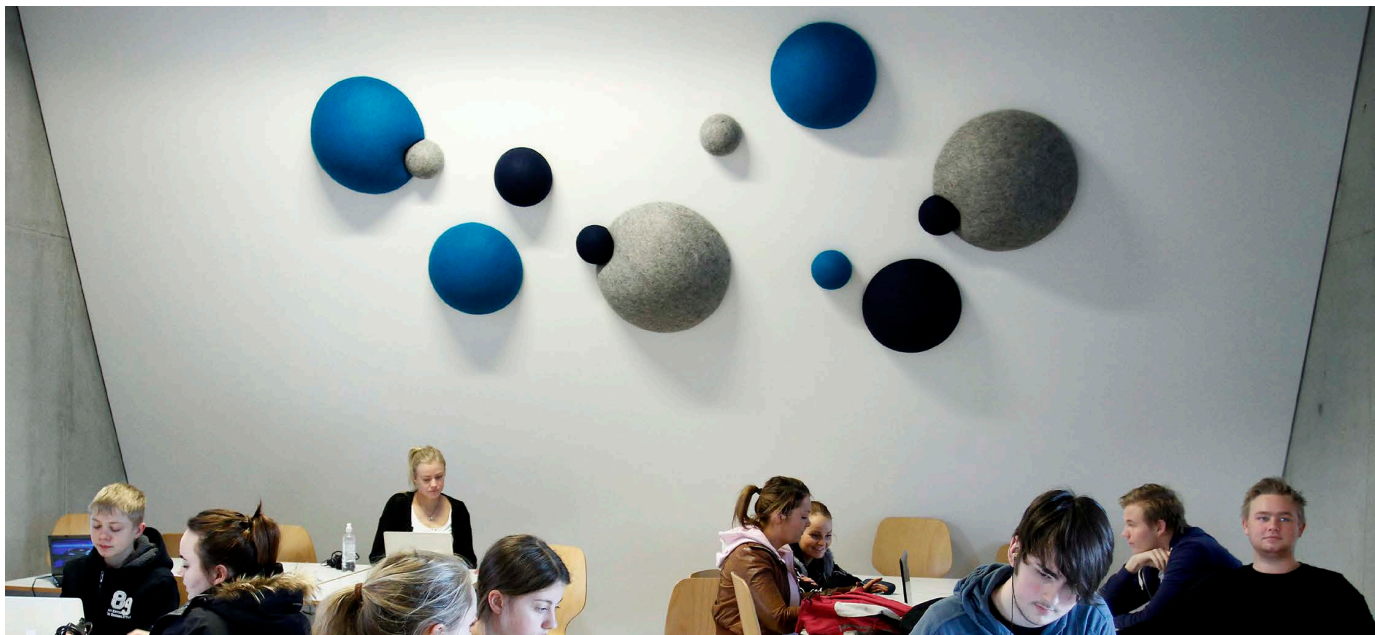

KULA Cluster 2 Sound Absorber and Diffuser

Classroom 57m², KULA Cluster 2 60 cm with 20 cm, KULA 40, 30 and 20 cm.
Colors: 0056-9305-0118.